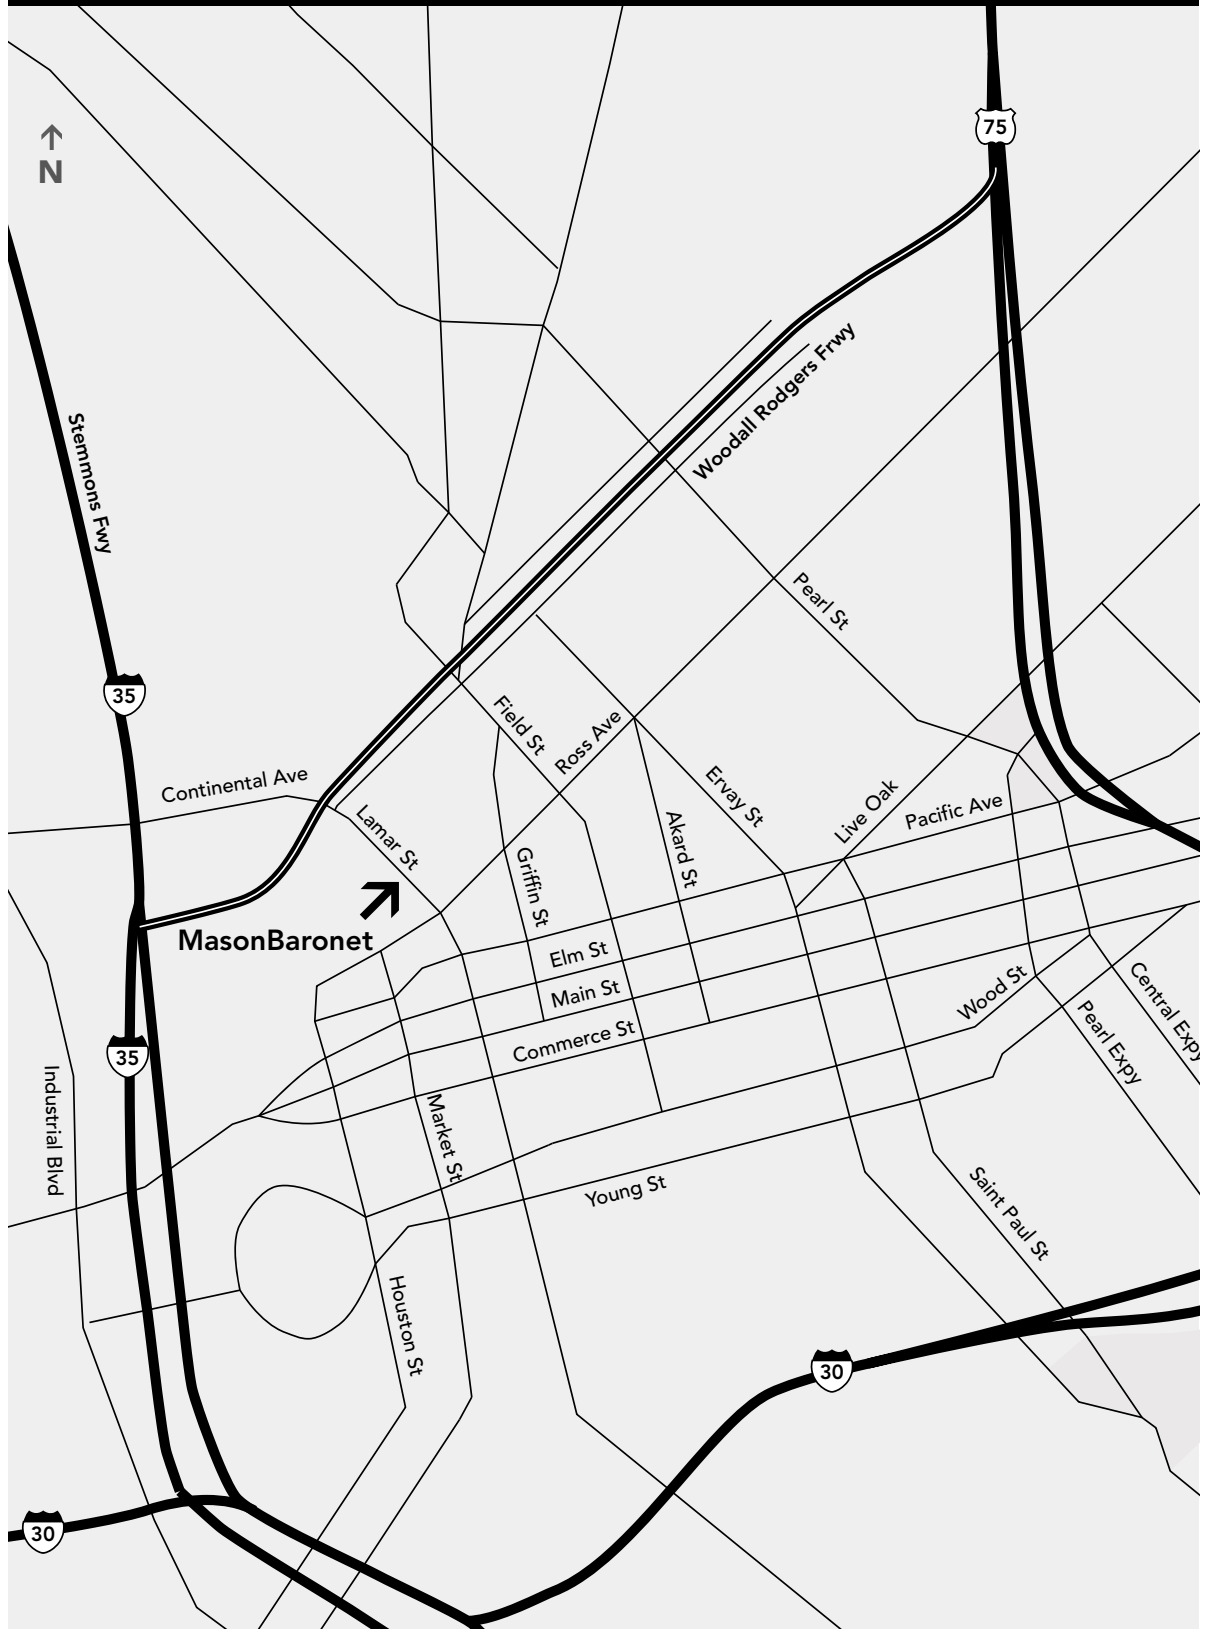

Directions

1801 N. Lamar, Ste. 250
 Dallas, Texas 75202
 214.954.0316 telephone

→ **from I-35 South**

Exit Continental (#429B).
 Turn left on Continental.
 Continue on N. Lamar St.
 Travel three blocks.
 The Landmark Center will
 be ahead on your right.
 Visitor parking will be in
 front of the building.

→ **from 75 South**

Exit Woodall Rodgers
 (South to Waco).
 Stay in the right lane
 and exit Field.
 Turn left under the bridge.
 Follow signs and turn
 slight left on Griffin St.
 Turn right on to Ross Ave.
 The Landmark Center
 will be on your right.
 Visitor parking will be in
 front of the building.